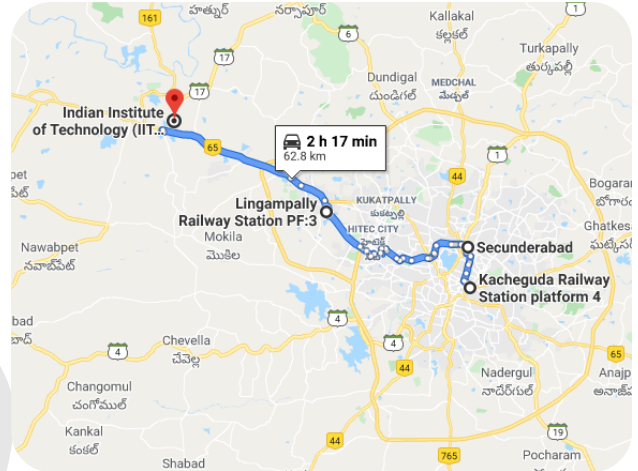

How to reach the conference venue?

Dear all,

The following is the route map to reach the conference venue

From Mahatma Gandhi Bus Station

- Take a bus to Lingampally
- Next come to Patancheru by bus
- From Patancheru, take a bus to IIT Hyderabad (Sangareddy Bus)

Railway Stations:

You are requested to get down at the following railway stations only

- Secundrabad
- Kacheguda
- Nampally (Hyderabad)

After reaching one of the abovementioned railway station, please follow the route as follows

- Take a MMTS Train (local train) to Lingampally
- Next come to Patancheru by share auto
- From Patancheru, take a bus (Sangareddy Bus) or share auto to IIT Hyderabad
- Or book a cab through the organizers for safe trip.