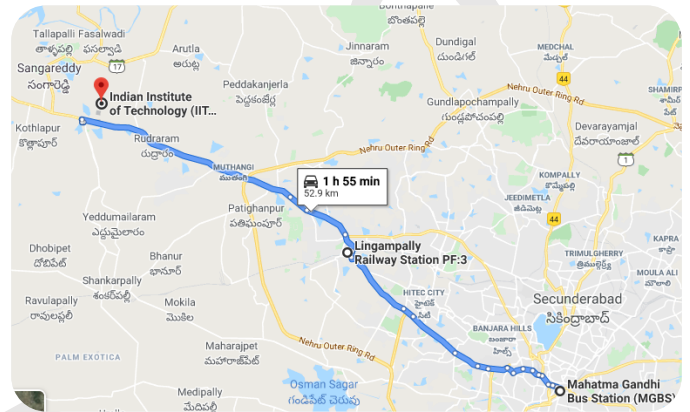

How to reach the conference venue?

Dear all,

The following is the route map to reach the conference venue

From Mahatma Gandhi Bus Station

- Take a bus to Lingampally
- Next come to Patancheru by bus
- From Patancheru, take a bus to IIT Hyderabad (Sangareddy Bus)

Railway Stations:

You are requested to get down at the following railway stations only

- Secundrabad
- Kacheguda
- Nampally (Hyderabad)

After reaching one of the abovementioned railway station, please follow the route as follows

- Take a MMTS Train (local train) to Lingampally
- Next come to Patancheru by share auto
- From Patancheru, take a bus (Sangareddy Bus) or share auto to IIT Hyderabad
- Or book a cab through the organizers for safe trip.