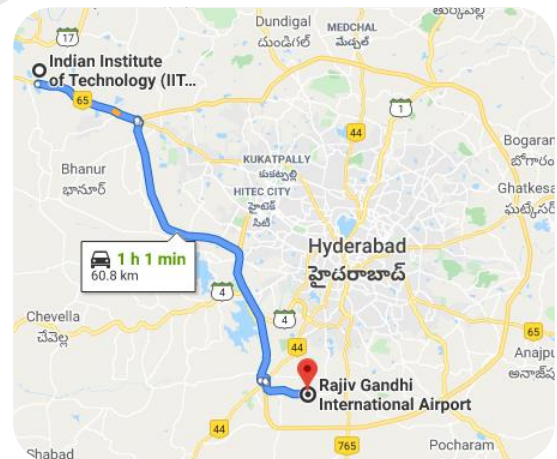

* You need to pay for the cab booking to the driver (GST Bill)